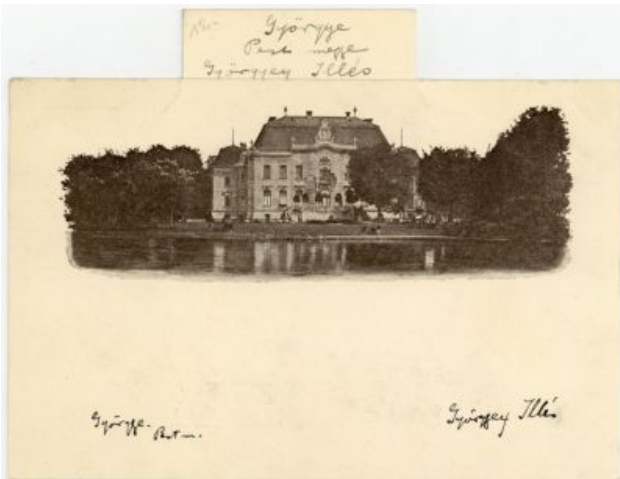

Postcard

Archive / Collection of Printed Design Sheets

Accession Nr.: MLT 1699 

Date of production: early 20th century

Place of production: Hungary

Materials: paper

Techniques: press printed

40
Abony
Baró Berkegyi
Kastély

From me to her
Szécsényi vár
Szécsény - Károlyi
Feb. 23
Dear Dear
Many thanks
for card - am
sorry to have missed
having you on Sunday
I look forward to
seeing you & Paul
on 29th to dinner -
it'll be charming here
if you can't find time

Szécsény
10 Post m. d.
Szalacky Béla

Stomfa - Stampfen Gróf Károlyi kastélya - Graf Károly'sches Schloss

found here giving the
permission that paper
work may remain for
the 32 January 1880
times & love to all, ever