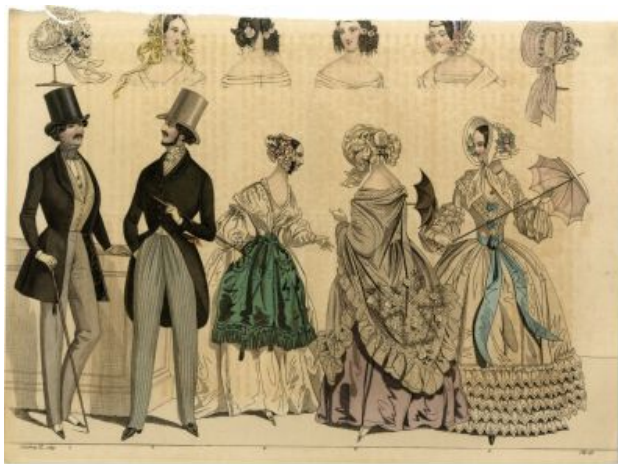

Fashion plate

Archive / Collection of Printed Design Sheets

Accession Nr.: MLT 2923.1-59 

Materials: paper

Techniques: coloured gravure

Arzten Kostüme.

*Kostüm in Madrilletten
(Südliche Kostüme.)*