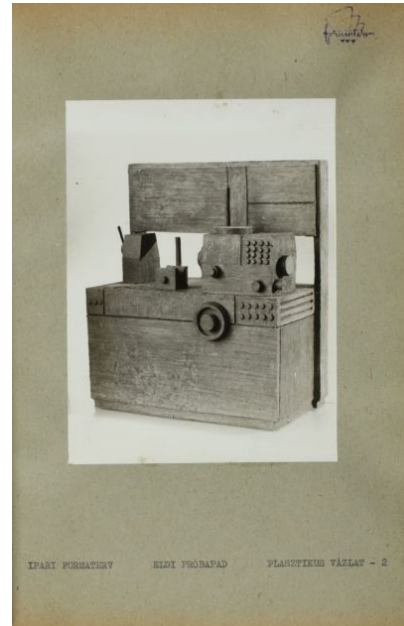

Design

Archive / Collection of Designs and Drawings

Accession Nr.: KRTF 2140.122.1-8 

Artist/Maker: Bozzay, Dezső (1912 - 1974)

Place of production: Budapest

Materials: paper

Techniques: black and white photo; photocopy

Dimensions: height: 29,8 cm
width: 21 cm
height: 72 cm
width: 136 cm

IPARI FORMATERY BUDI PRÓDAPAD PLASZTIKUS VÁZLAT - 2

IPARI FORMATERY BUDI PRÓDAPAD PLASZTIKUS VÁZLAT - 1