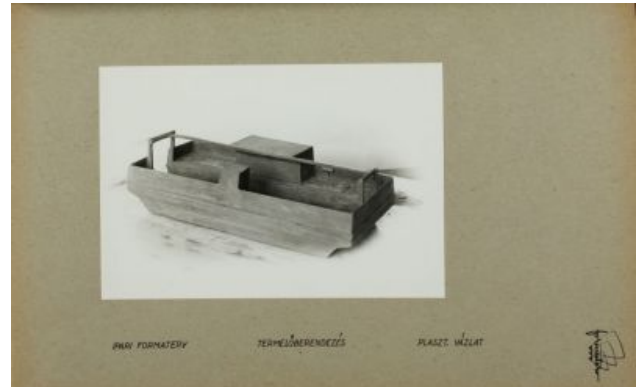

Design

Archive / Collection of Designs and Drawings

Accession Nr.: KRTF 2140.118.1-4 

Artist/Maker: Bozzay, Dezső (1912 - 1974)

Place of production: Budapest

Materials: paper

Techniques: black and white photo; photocopy

Dimensions: height: 29,8 cm
width: 21 cm
height: 72 cm
width: 136 cm

FARI FORMATERV

NEBŐPHELYI TERVEZÉS

KIMUNKÓ ÉPÍTÉS