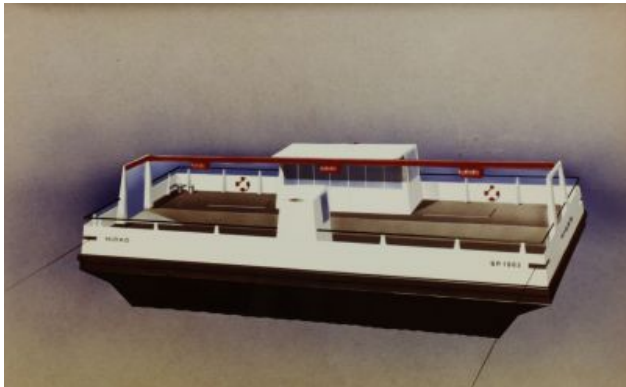

Design

Archive / Collection of Designs and Drawings

Accession Nr.: KRTF 2140.118.1-4 

Artist/Maker: Bozzay, Dezső (1912 - 1974)

Place of production: Budapest

Materials: paper

Techniques: black and white photo; photocopy

Dimensions: height: 29,8 cm
width: 21 cm
height: 72 cm
width: 136 cm

FARI FORMATERV

NEBŐPHELYI TERVEZÉS

KIMUNKÓ ÉPÍTÉS