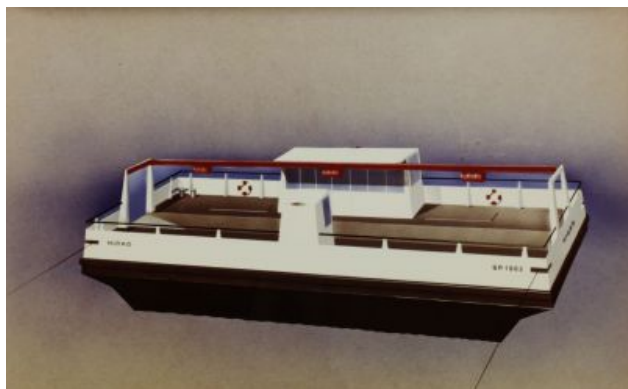

Design

Archive / Collection of Designs and Drawings

Accession Nr.: KRTF 2140.118.1-4 

Artist/Maker: Bozzay, Dezső (1912 - 1974)

Place of production: Budapest

Materials: paper

Techniques: black and white photo; photocopy

Dimensions: height: 29,8 cm
width: 21 cm
height: 72 cm
width: 136 cm

FAHRI FORMATEREV

NEBŐRKEVETI TERVEZÉS.

KIMŰLTŐ ÉRTELME