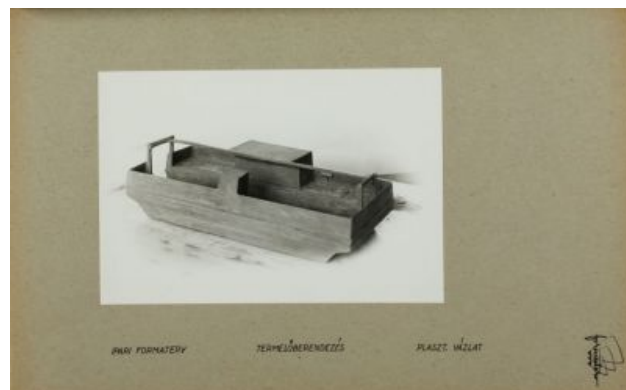

Design

Archive / Collection of Designs and Drawings

Accession Nr.: KRTF 2140.118.1-4 

Artist/Maker: Bozzay, Dezső (1912 - 1974)

Place of production: Budapest

Materials: paper

Techniques: black and white photo; photocopy

Dimensions: height: 29,8 cm
width: 21 cm
height: 72 cm
width: 136 cm

FAHRI FORMATEREV

NEBŐRKEVETI TERVEZÉS.

KIMŰLTŐ ÉRTELME