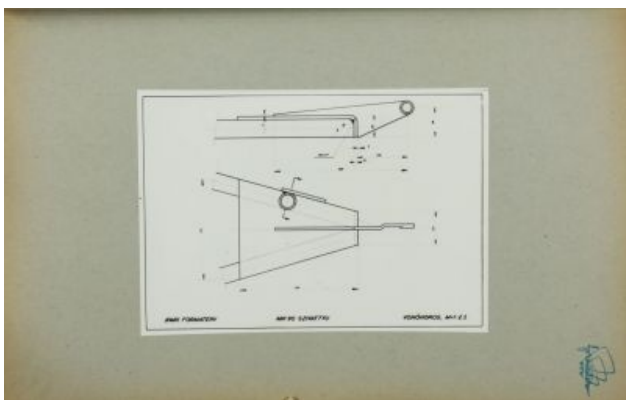

Design

Archive / Collection of Designs and Drawings

Accession Nr.: KRTF 2140.92.1-8 

Artist/Maker: Bozzay, Dezső (1912 - 1974)
 Dániel, József (1921 - 2011)
 Szondi, László

Place of production: Budapest

Materials: paper

Techniques: black and white photo

Dimensions: height: 29,8 cm
 width: 21 cm

IPARI FORMATERV HA 90 SZIVATTYÚ VÁZLATTERVEK