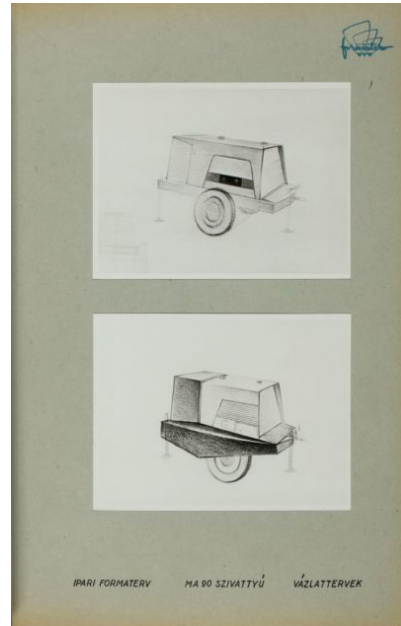

Design

Archive / Collection of Designs and Drawings

Accession Nr.: KRTF 2140.92.1-8 

Artist/Maker: Bozzay, Dezső (1912 - 1974)
 Dániel, József (1921 - 2011)
 Szondi, László

Place of production: Budapest

Materials: paper

Techniques: black and white photo

Dimensions: height: 29,8 cm
 width: 21 cm

IPARI FORMATERV HA 90 SZIVATTYÚ VÁZLATTERVEK