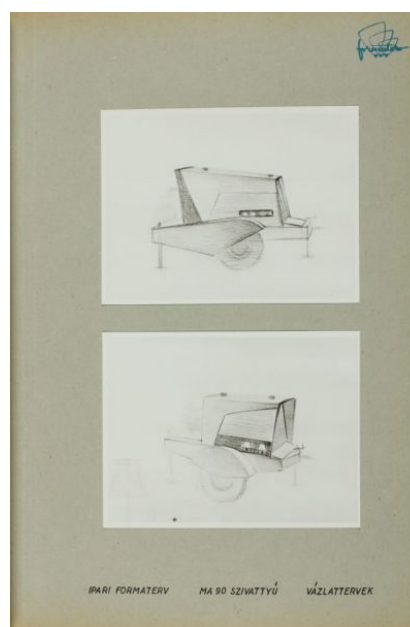

Design

Archive / Collection of Designs and Drawings

Accession Nr.: KRTF 2140.92.1-8 

Artist/Maker: Bozzay, Dezső (1912 - 1974)
 Dániel, József (1921 - 2011)
 Szondi, László

Place of production: Budapest

Materials: paper

Techniques: black and white photo

Dimensions: height: 29,8 cm
 width: 21 cm

IPARI FORMATERV HA 90 SZIVATTYÚ VÁZLATTERVEK