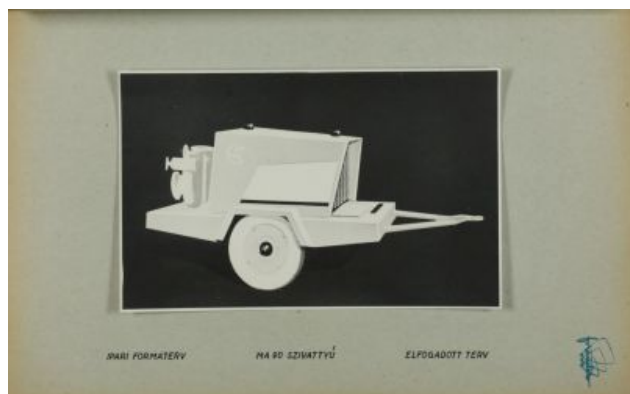

Design

Archive / Collection of Designs and Drawings

Accession Nr.: KRTF 2140.92.1-8 

Artist/Maker: Bozzay, Dezső (1912 - 1974)
 Dániel, József (1921 - 2011)
 Szondi, László

Place of production: Budapest

Materials: paper

Techniques: black and white photo

Dimensions: height: 29,8 cm
 width: 21 cm

IPARI FORMATERV HA 90 SZIVATTYÚ VÁZLATTERVEK