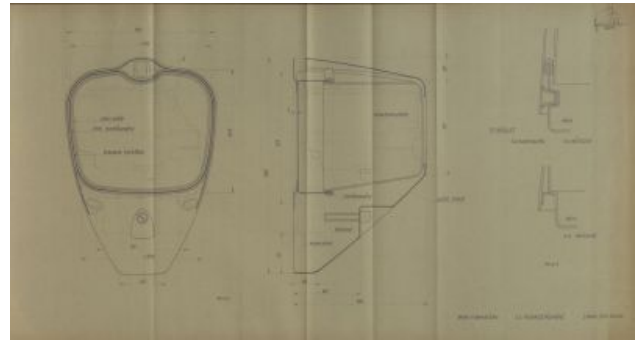

Design

Archive / Collection of Designs and Drawings

Accession Nr.: KRTF 2140.62.1-5 

Artist/Maker: Bozzay, Dezső (1912 - 1974)

Date of production: 1958

Place of production: Budapest

Materials: paper

Techniques: black and white photo; photocopy

Dimensions:
 width: 60 cm
 height: 29,8 cm
 width: 21 cm

PARI FORMATERV C2. FOGIASZTÁSMÉRŐ KINULÓ MINTA ÉS FORMATERV