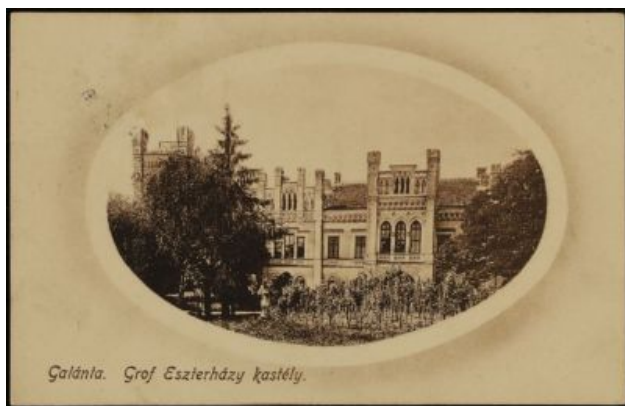

Postcard

Archive

Accession Nr.: 98.143.1 

Date of production: ca. 1910

Materials: paper

Techniques: coloured

Dimensions: width: 14 cm
 length: 9 cm

Galánta. Graf Eszterházy kastély.